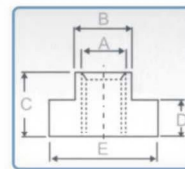

● 58-Pcs Steel Clamping Kit w/Plastic Rack

CODE: EJAC

Kits w/Plastic Rack	Slot Width	Specs	Clamp Thickness
EJAC-8	10	M8X1.25P	25mm
EJAC-10	12	M10X1.5P	25mm
EJAC-12A	14, 16	M12X1.75P	25mm
EJAC-12B	14, 16	M12X1.75P	32mm
EJAC-14A	16	M14X2.0P	25mm
EJAC-14B	16	M14X2.0P	32mm
EJAC-16A	18	M16X2.0P	25mm
EJAC-16B	18	M16X2.0P	32mm
EJAC-18	20	M18X2.5P	38mm
EJAC-20	22	M20X2.5P	38mm
EJAC-24	26	M24X3.0P	50mm

unit:mm

● Flanged Nut CODE: EJAE

CODE NO.	A	B	C	K
EJAE-12021	M8X1.25	19	10	13
EJAE-13031	M10X1.5	22	13	17
EJAE-14041	M12X1.75	29	17	21
EJAE-14545	M14X2.0	29	17	21
EJAE-15051	M16X2.0	35	22	26
EJAE-16061	M18X2.5	42	25	32
EJAE-17071	M20X2.5	42	25	32
EJAE-18081	M24X3.0	50	32	40

unit: mm

● T-Slot Nut CODE: EJAI

CODE NO.	A	B	C	D	E	Length
EJAI-22021	M8X1.25	10	12	6	16	22
EJAI-23031	M10X1.5	12	12	6.8	17.5	22
EJAI-24041A	M12X1.75	14	16	8	22	28
EJAI-24041B	M12X1.75	16	16	8	25	28
EJAI-24545	M14X2.0	16	16	8	25	28
EJAI-25051	M16X2.0	18	19	11	28	31
EJAI-26061	M18X2.5	20	24	12	32	38
EJAI-27071	M20X2.5	22	28	14	35	38
EJAI-28081	M24X3.0	28	36	18	44	49